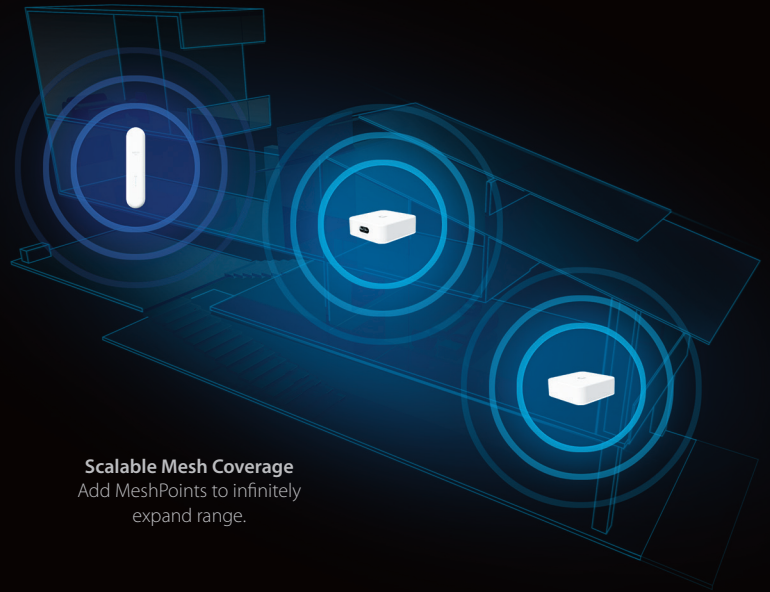

Faster, Whole-Home Wi-Fi™

AmpliFi Routers and MeshPoints are designed to work in combination to eliminate any dead spots in your home. They utilize mesh technology to provide powerful wireless performance in an innovative and simple design.

With turbocharged 802.11ac Wi-Fi, AmpliFi utilizes multiple self-configuring radios and advanced Wi-Fi antenna technology to bring ubiquitous secure Wi-Fi coverage to any home network. Ensure that your smart TV, wireless security cameras, digital downloads, and streaming devices have the connectivity demanded in today's modern home.

Scalable Mesh Coverage
Add MeshPoints to infinitely expand range.

Router

MeshPoint

Instant Setup

The intuitive, easy-to-use AmpliFi app allows you to set up your system in mere minutes. It also features configuration options, powerful reporting metrics, parental controls, remote access, and easy guest access. The mobile app is available for download on Android™ and iOS smartphones.

INSTANT WI-FI SYSTEM

Model: AFi-INS

The AmpliFi Instant Wi-Fi System includes a router with an easy-to-use touchscreen display, 1 Gigabit Ethernet port, a WAN port, an Ethernet cable, and one MeshPoint with an Ethernet port to maximize coverage and eliminate dead zones in your home. The AmpliFi Instant Wi-Fi system provides superior coverage with a range of up to 4,000 sq. ft and quick setup for whole home coverage with seamless Wi-Fi.