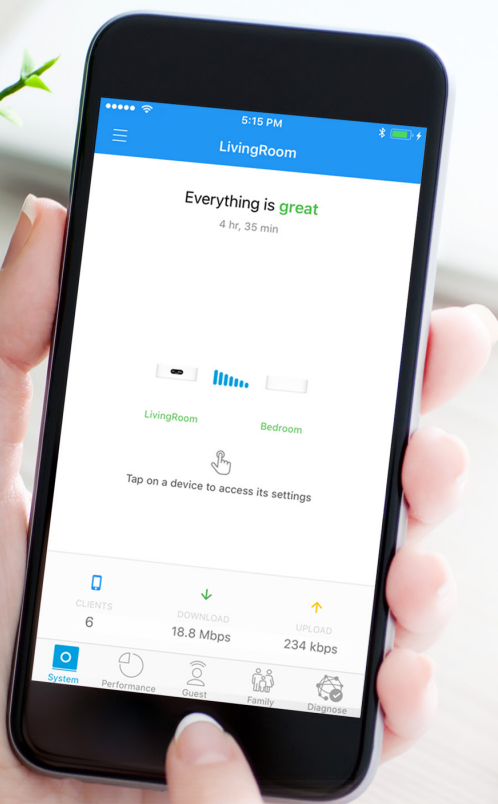

Scalable Mesh Coverage
Add MeshPoints to infinitely expand range.

Router

MeshPoint

Instant Setup

The intuitive, easy-to-use AmpliFi app allows you to set up your system in mere minutes. It also features configuration options, powerful reporting metrics, parental controls, remote access, and easy guest access. The mobile app is available for download on Android™ and iOS smartphones.

INSTANT WI-FI SYSTEM

Model: AFi-INS

The AmpliFi Instant Wi-Fi System includes a router with an easy-to-use touchscreen display, 1 Gigabit Ethernet port, a WAN port, an Ethernet cable, and one MeshPoint with an Ethernet port to maximize coverage and eliminate dead zones in your home. The AmpliFi Instant Wi-Fi system provides superior coverage with a range of up to 4,000 sq. ft and quick setup for whole home coverage with seamless Wi-Fi.