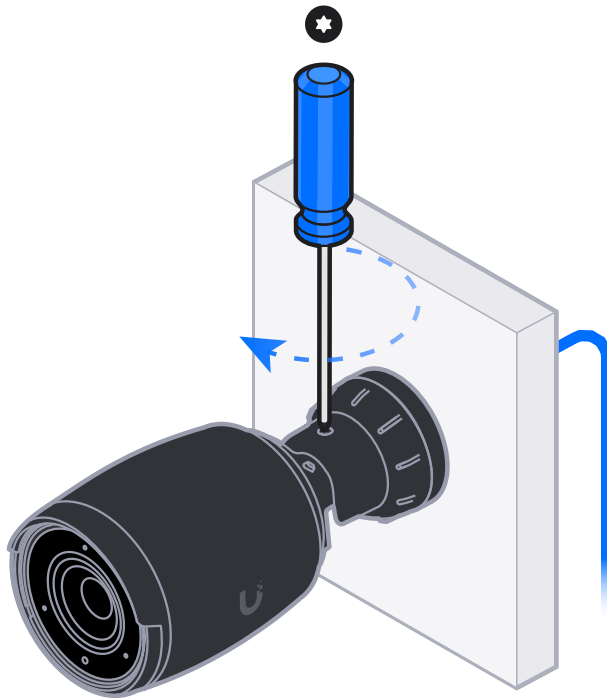

# 10

1x

11

12

Internet

UniFi Gateway Console

Switch

PoE