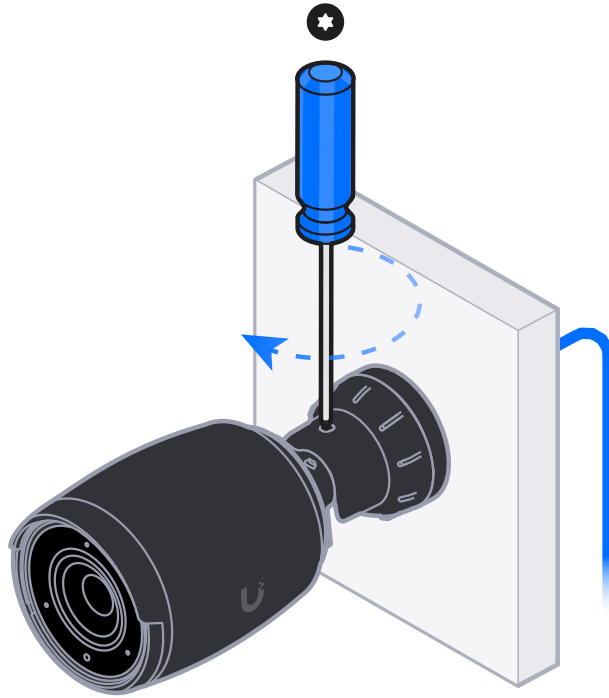

If you need further assistance, visit our [Help Center](#) or contact [Ubiquiti Support](#).