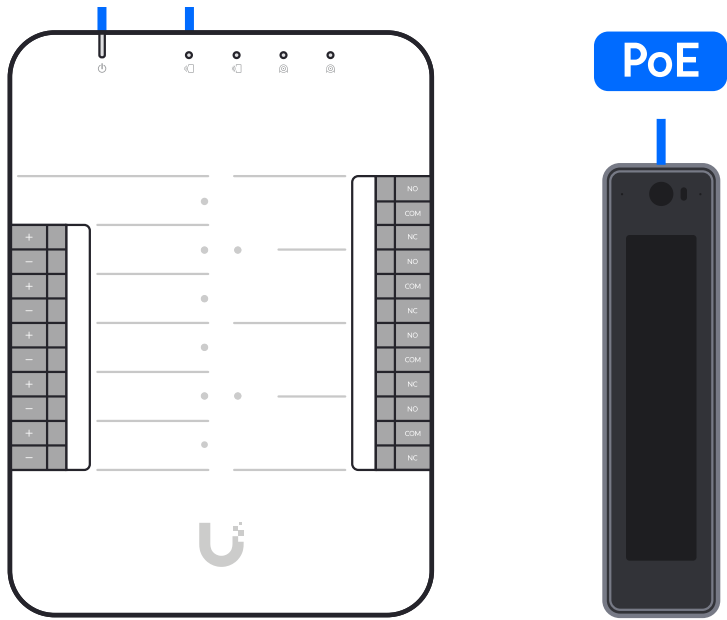

6

Download on the App Store

GET IT ON Google Play

[Link](#) [Link](#)